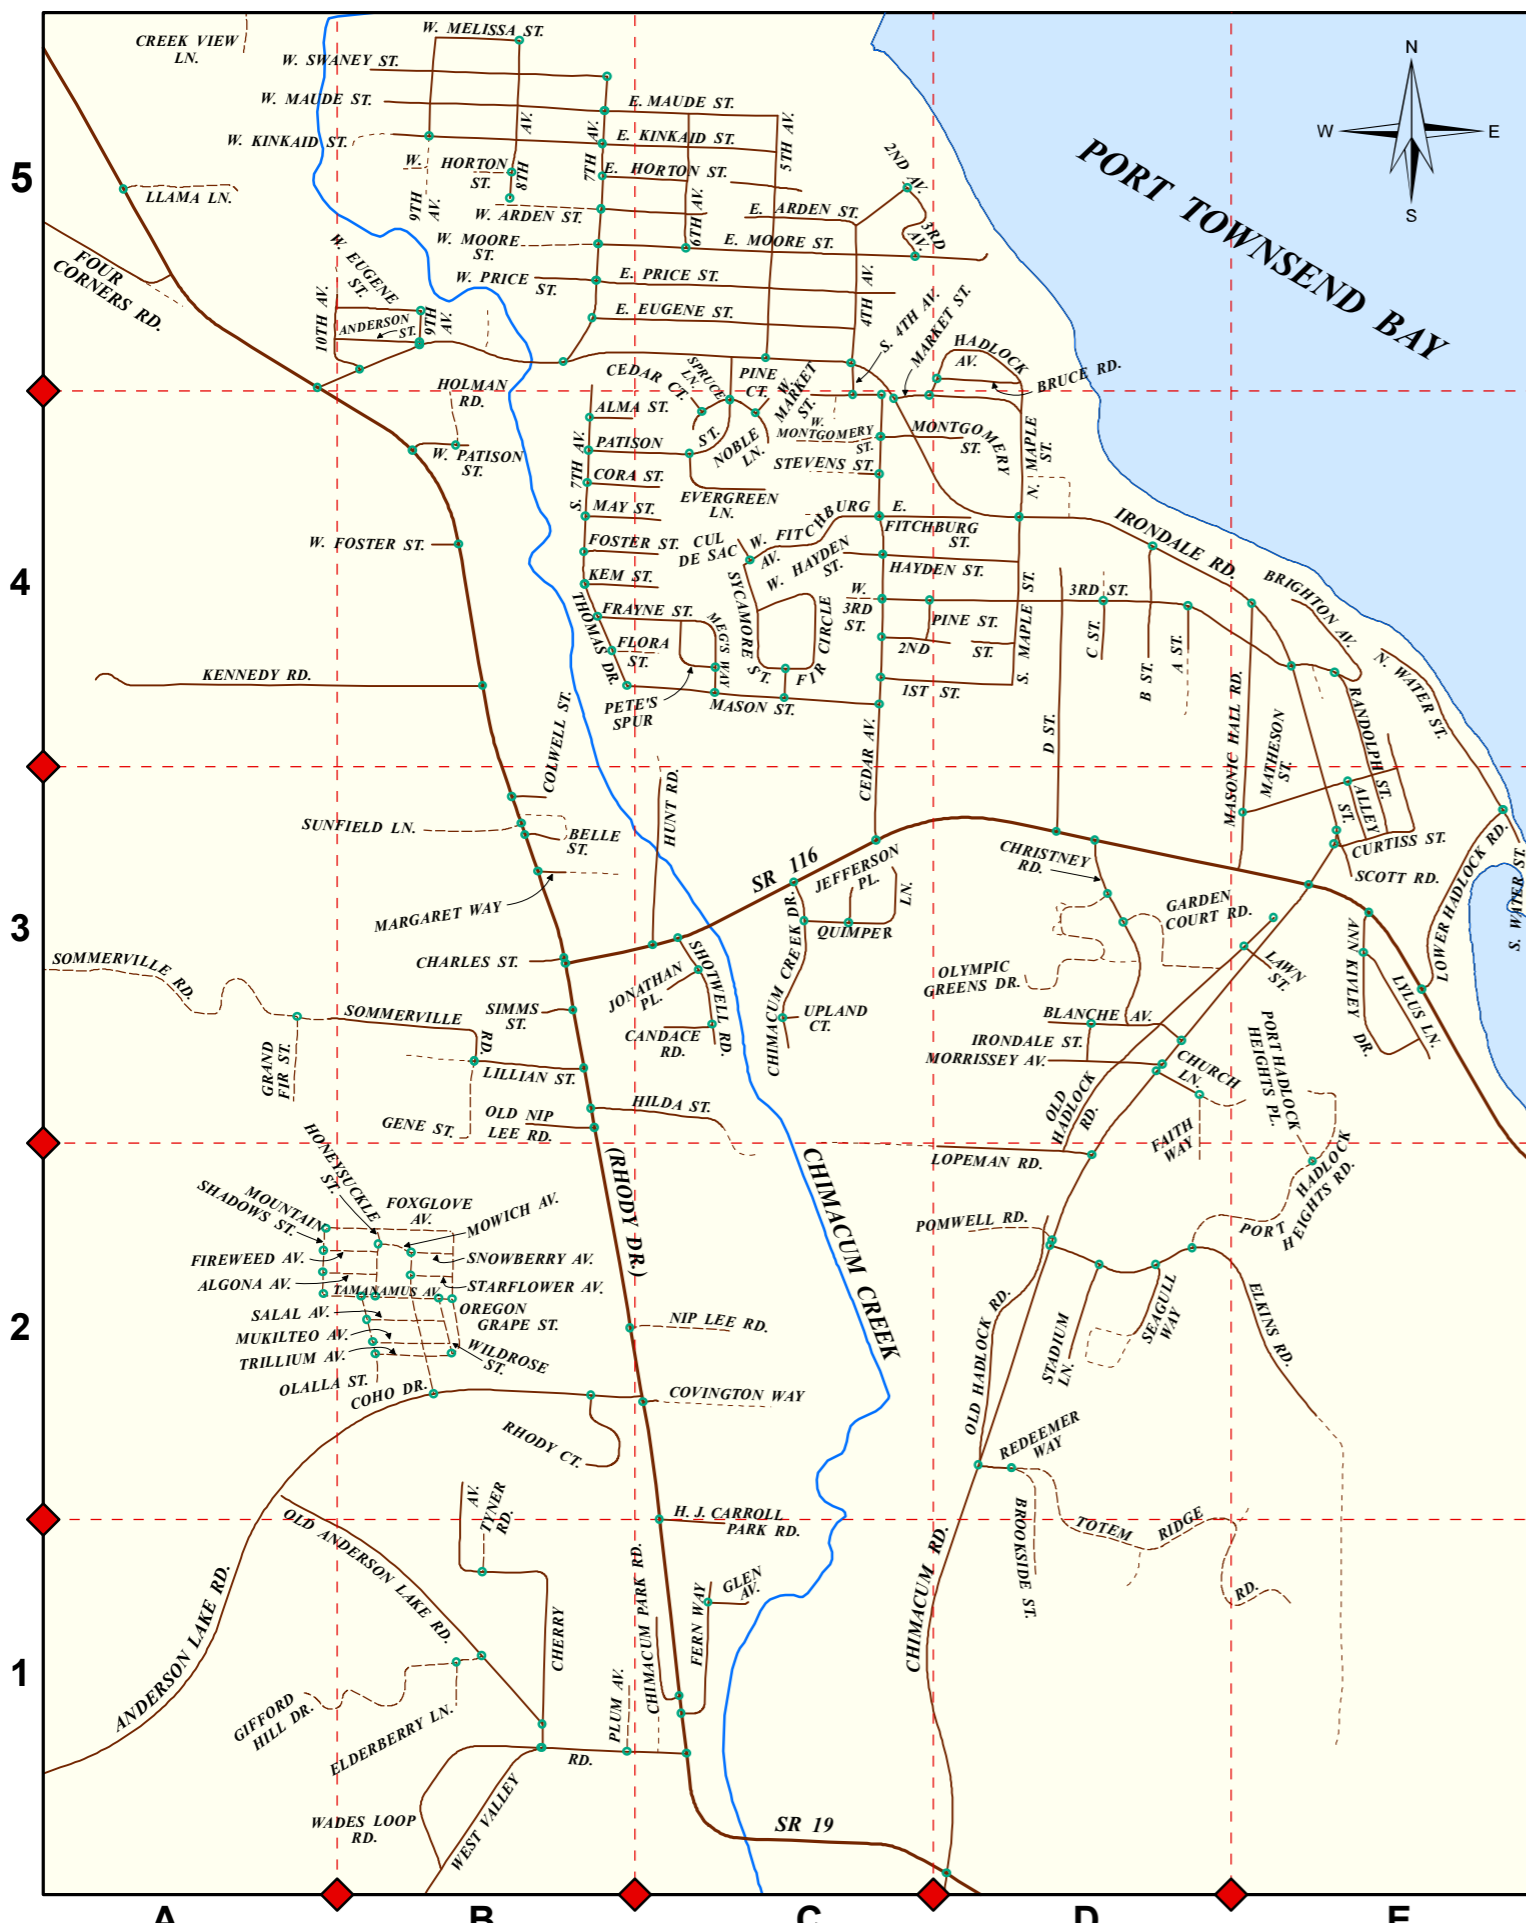

Legend:

- Road Starting Point
- Federal Roads
- State Roads
- County Roads
- Private Roads
- Undefined Roads

Scale In Miles

5
4
3
2
1

A B C D E